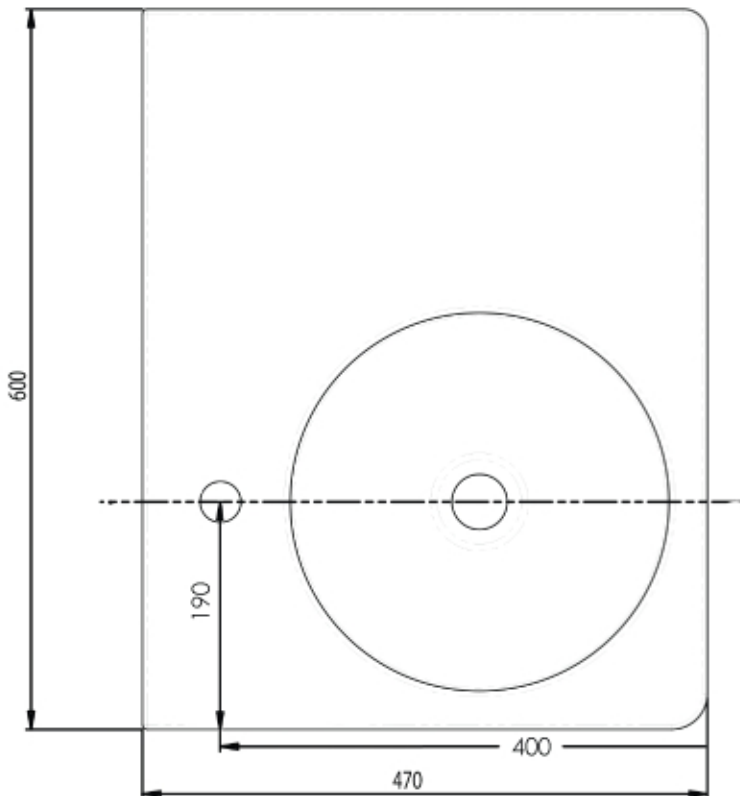

meco[®]
YOUR BATHROOM

banc 600 LH bowl, 1 taphole

MC021002T

version 01 date 11/03/2016

FEATURES

overflow

ceramic white

right hand bowl also available (MC021001)