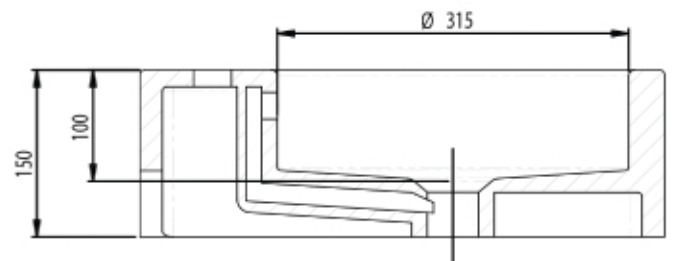

meco[®]
YOUR BATHROOM

banc 600 LH bowl, 1 taphole

MC021002T

version 01 date 11/03/2016

FEATURES

overflow

ceramic white

right hand bowl also available (MC021001)